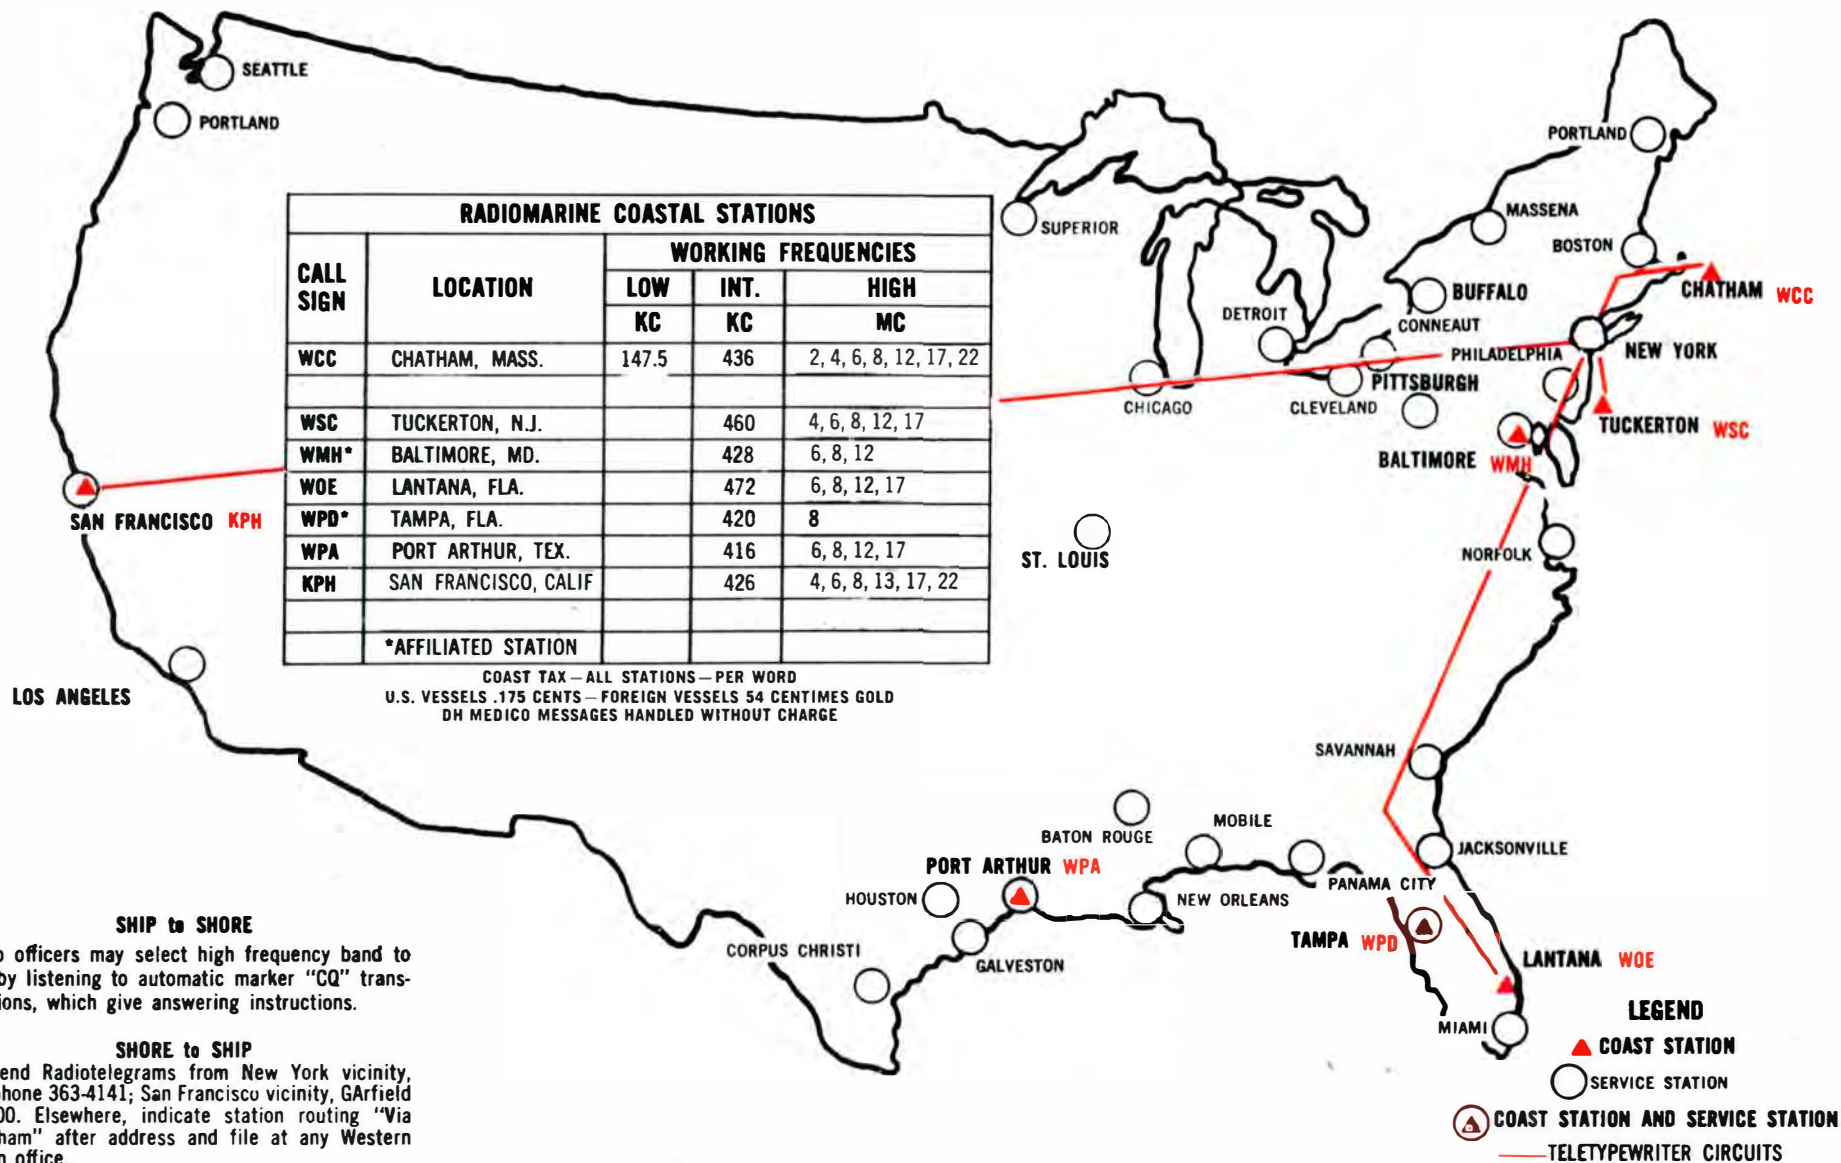

COAST AND SERVICE STATIONS RCA COMMUNICATIONS, INC.